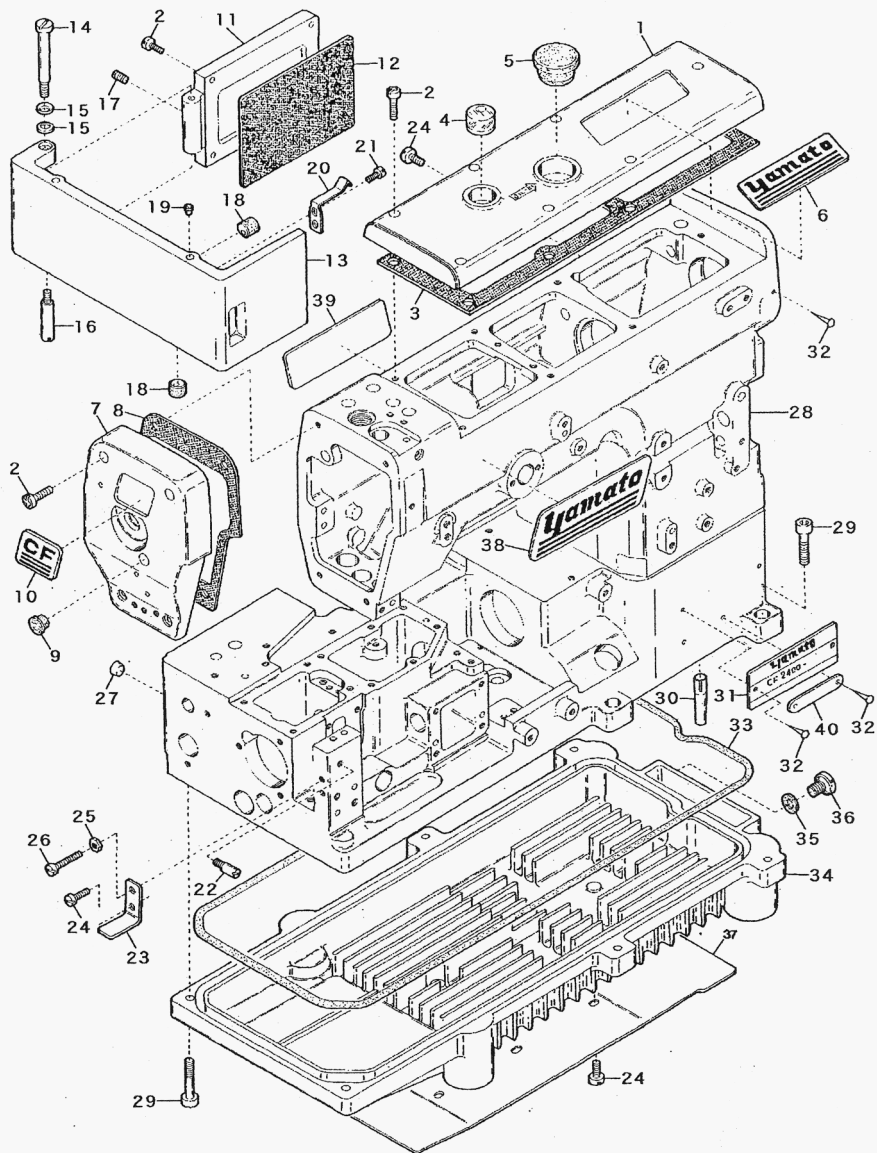

Ref. No.	Parts No.	Amt Req.	Ref. No.	Parts No.	Amt Req.	Ref. No.	Parts No.	Amt Req.
1	6100005	1	15	6100329	2	29	009970	6
2	110045	15	16	180005	1	30	6100025	4
3	6100011	1	17	160000	1			
4	6100012	1	18	6100020	2	31	6109400	1
5	6100013	1	19	6100021	2	32	6100026	5
6	6100014	1	20	6100022	1	33	6100028	1
7	6100015	1				34	6100027	1
8	6100016	1	21	110012	2	35	6100029	1
9	6100017	1	22	6100151	1	36	005075	1
10	6100018	1	23	6100023	1	37		
			24	110013	2	38	6100031	1
11	6100003	1	25	000015	1	39	6100032	1
12	6100019	1	26	110016	1	40	6109401	1
13	6100004	1	27	6100024	1			
14	170001	1	28	6100000	1