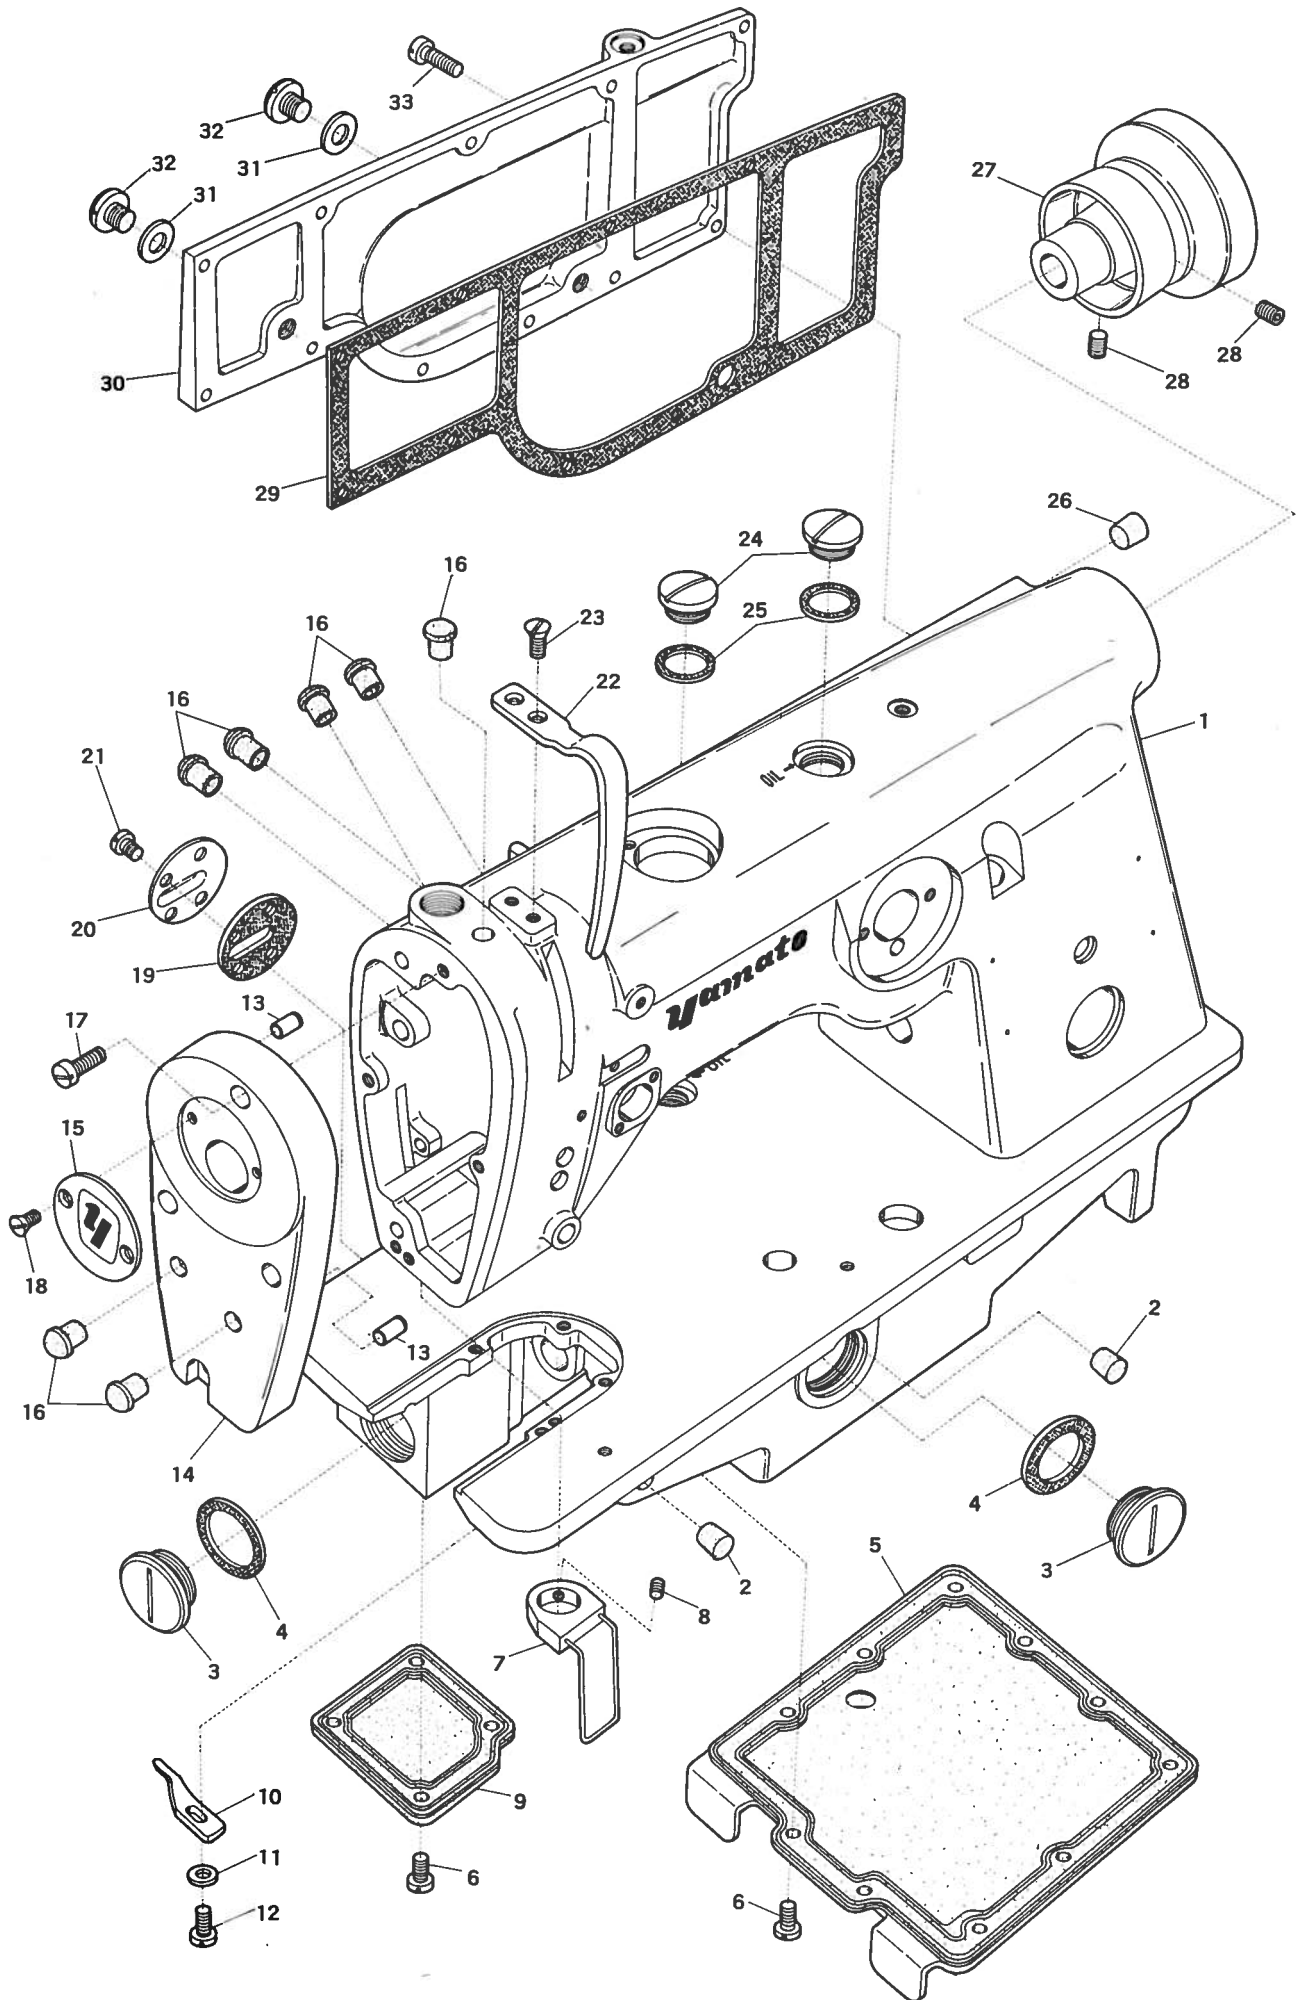

MISCELLANEOUS OUTER PARTS(1)

外装関係(1)

Ref. No.	Parts No.	Description	品名	Amt. Req.
1	77101	Machine Frame	アームベッド(組)	1
2	77131	Seal Plug (9mm)	9φ 詰栓	2
3	77115	Plug Screw	蓋ネジ	2
4	77116	Plug Screw Gasket	蓋ネジパッキン	2
5	77128	Bottom Cover (Large)	裏蓋(大)	1
6	9150	Screw for 77128, 77132	止ネジ	14
7	77462	Slack Thread Control Complete Set	針糸受ケ(組)	1
8	3433	Screw for 77462	針糸受ケ(組)止ネジ	1
9	77132	Bottom Cover (Small)	裏蓋(小)	1
10	77308	Hook Stopper	フックストッパー	1
11	532	Washer for 77308	座金	1
12	1175	Screw for 77308	フックストッパー止ネジ	1
13	77130	Head Cover Positioner Pin	面蓋位置決めピン	2
14	77104	Head Cover	面蓋	1
15	77105	Face Plate	面板	1
16	93039	Seal Plug	詰栓	7
17	9106	Screw for 77104	面蓋止ネジ	4
18	5343	Screw for 77105	面板止ネジ	2
19	77114	Hook Shaft End Cap Gasket	フックシャフトキャップパッキン	1
20	77113	Hook Shaft End Cap	フックシャフトキャップ	1
21	4358	Screw for 77113	フックシャフトキャップ止ネジ	4
22	77239	Thread Take-up Lever Guard	天ビンガード	1
23	9142	Screw for 77239	天ビンガード止ネジ	2
24	5077	Oil Hole Screw	止ネジ	2
25	529	Seal for 5077	パッキン	2
26	77124	Seal Plug (11mm)	11φ 詰栓	1
27	77136	Pulley	プーリー	1
28	3791	Screw for 77136	プーリー止ネジ	2
29	77108	Rear Cover Gasket	後蓋パッキン	1
30	77107	Rear Cover	後蓋	1
31	525	Seal for 5075	パッキン	2
32	5075	Screw for 77107	後蓋止ネジ	2
33	4441	Screw for 77107	後蓋止ネジ	11