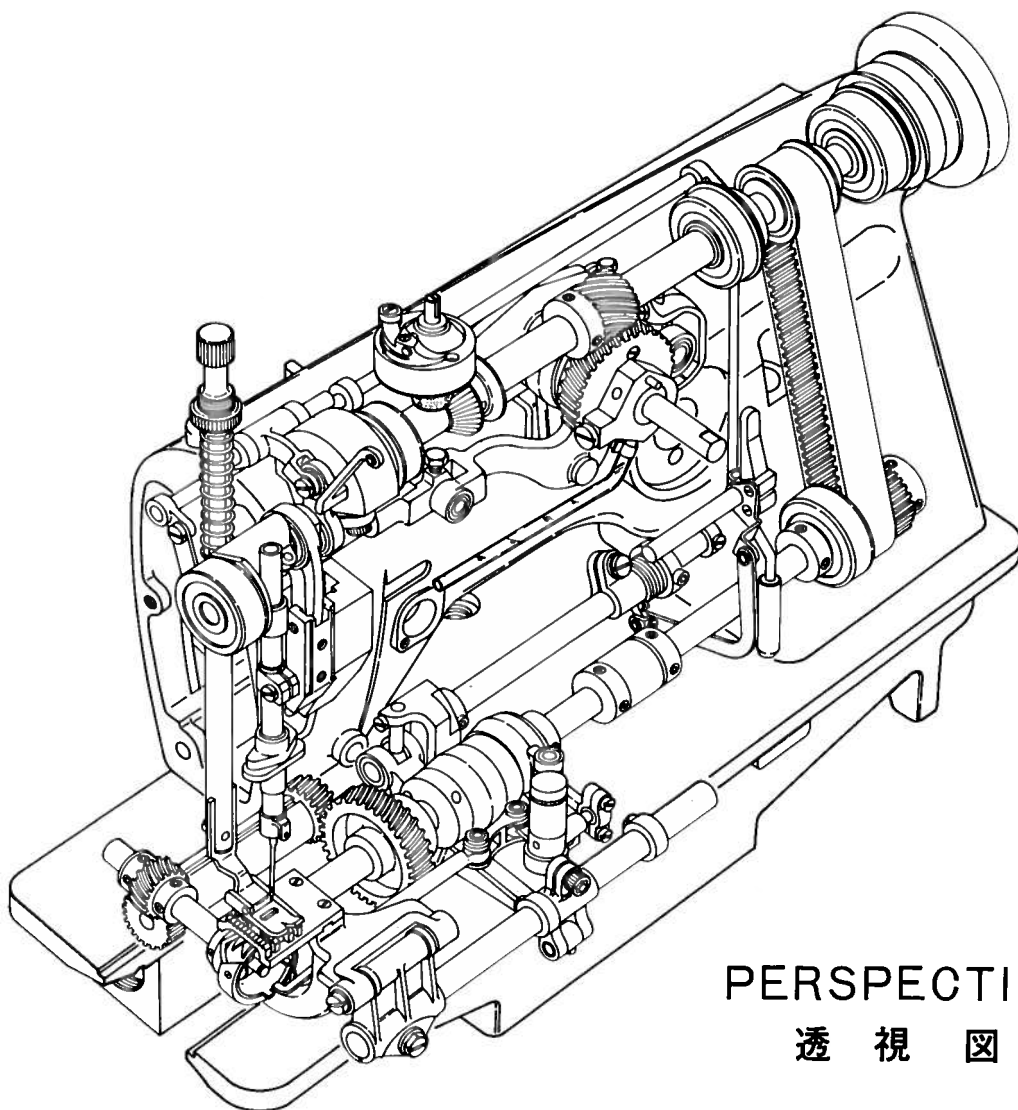

Yamato[®]

INDUSTRIAL SEWING MACHINE

**ILLUSTRATED SPARE PARTS LIST
FOR
HIGH SPEED
ZIG-ZAG LOCK STITCH MACHINE**

MODEL

DP-1101 DP-1102

KONDO SEWING MACHINE CO.,LTD.

PERSPECTIVE
透視図

CONTENTS

目次

MISCELLANEOUS OUTER PARTS (1)	外装関係(1)..... 1
MISCELLANEOUS OUTER PARTS (2)	外装関係(2)..... 2
MISCELLANEOUS THREAD EYELET	糸道関係..... 3
ZIGZAG REGULATOR & NEEDLE BAR MECHANISM	針振り調節器及び針棒フレーム機構..... 4
TAKE-UP, NEEDLE BAR MECHANISM	天ビン, 針棒機構..... 5
PRESSER BAR & FOOT LIFTER DRIVING MECHANISM	押工棒及び押工揚げ機構..... 6
OIL RECEIVER & KNEE PRESS MECHANISM	油受け膝揚げ機構..... 7
FEED DRIVING MECHANISM	送り機構..... 8
THREAD WINDER MECHANISM	糸巻機構..... 9
OPENER & HOOK MECHANISM	オープナー, フック機構..... 10
MISCELLANEOUS BUSHING	ブッシュ関係..... 11
ACCESSORY	アクセサリ..... 12
NUMERICAL INDEX	索引..... 13